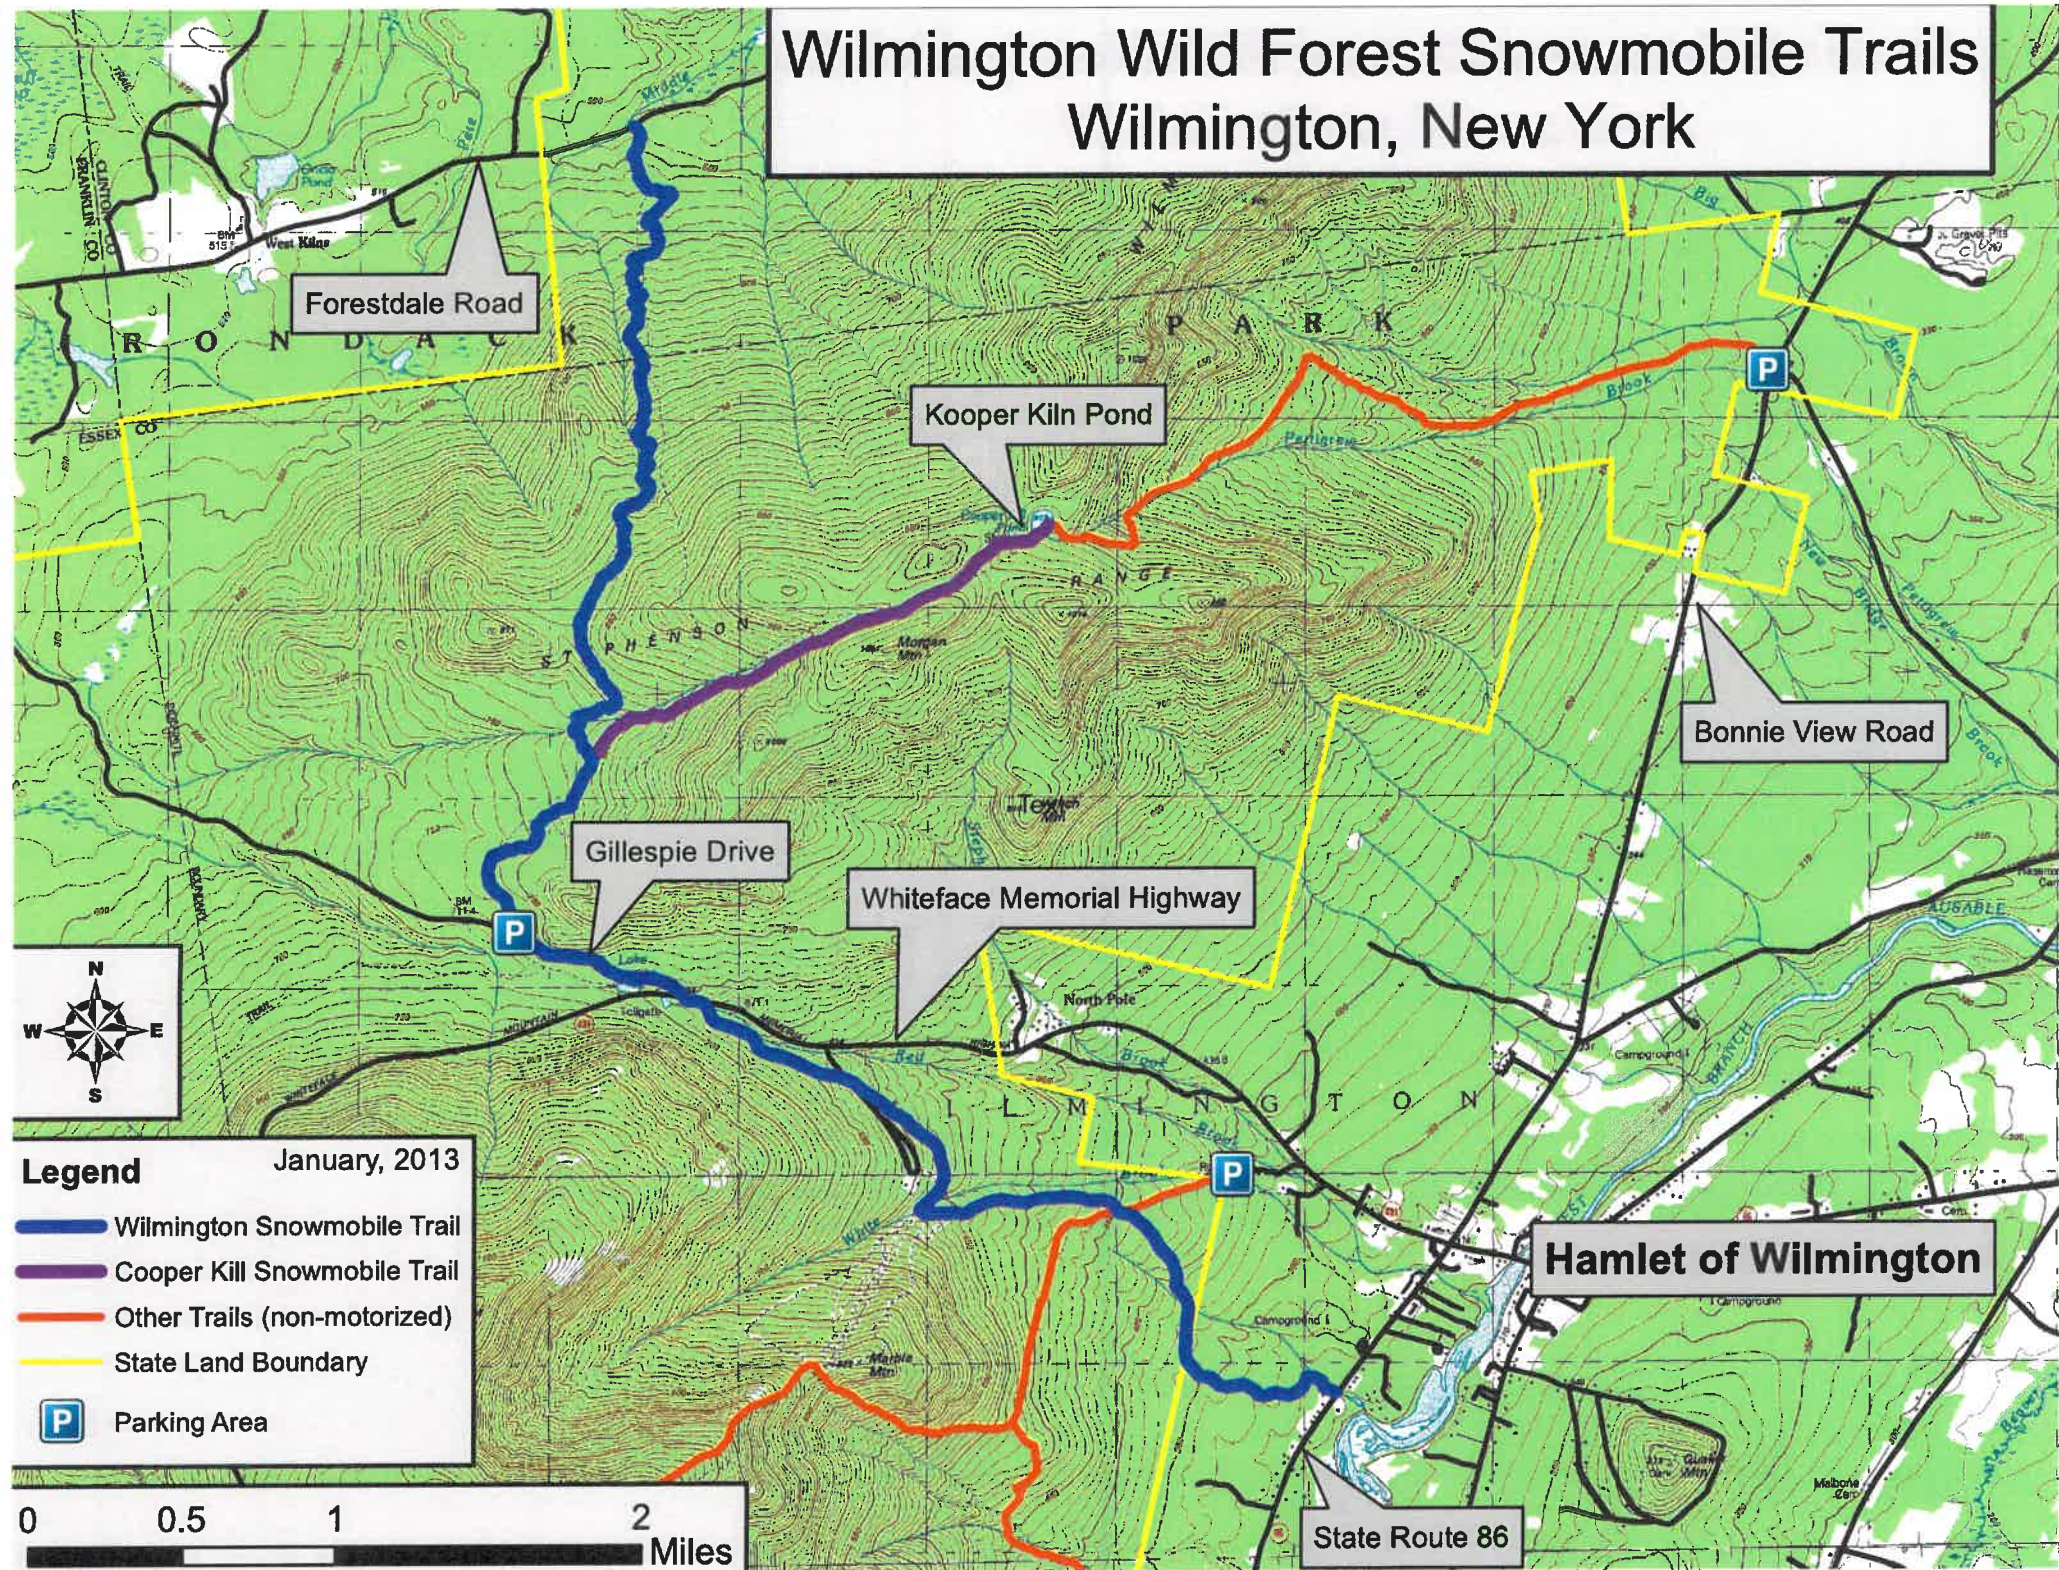

# Wilmington Wild Forest Snowmobile Trails Wilmington, New York

Forestdale Road

Kooper Kiln Pond

Bonnie View Road

Gillespie Drive

Whiteface Memorial Highway

Hamlet of Wilmington

State Route 86

**Legend** January, 2013

- Blue line: Wilmington Snowmobile Trail
- Purple line: Cooper Kill Snowmobile Trail
- Orange line: Other Trails (non-motorized)
- Yellow line: State Land Boundary
- Blue 'P' icon: Parking Area